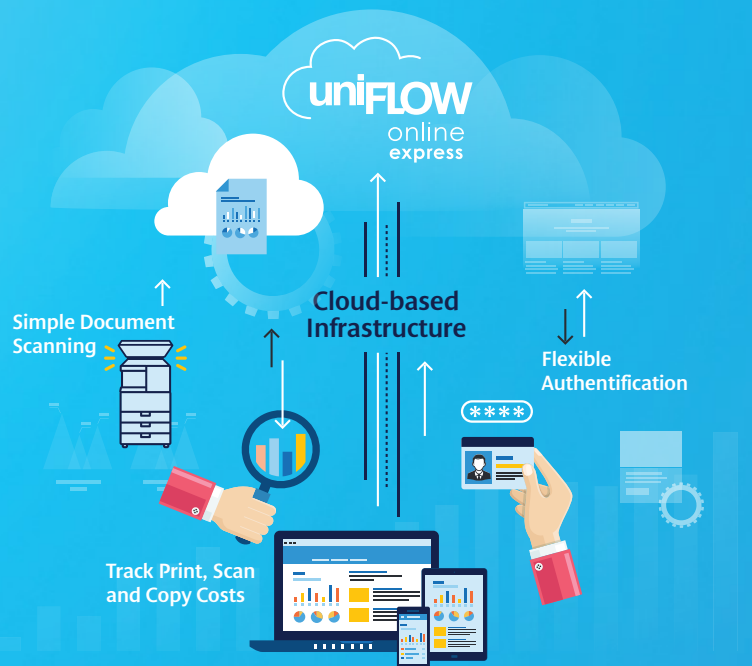

# uniFLOW ONLINE EXPRESS

**SAVE COSTS.  
SECURE YOUR PRINTS.**

uniFLOW Online Express helps your organisation track multifunction device usage, control access, and make scanning simple, all in a cost-effective way. With its cloud-based architecture, maintaining costly print servers becomes a thing of the past.

## CLOUD-BASED INFRASTRUCTURE

Management of the system is simple through its intelligent cloud control centre. Print jobs stay within the office network, and any configuration and log data between the cloud and the MFD is encrypted and secure.

## ENHANCED DEVICE SECURITY

Unauthorised device usage can cause important documents to end up in the wrong hands. uniFLOW Online Express can help to prevent this by controlling access to the device, via user PIN code and/or personal access card. The secure access setup is done once and simple, freeing up time for more important tasks.

## USAGE TRACKING AND REPORT

uniFLOW Online Express makes it effortless to track usage and costs with an intuitive dashboard supported by personalised widgets. The simple graphical reports help the administrator gain greater insights into usage trends and facilitates informed decision making for cost reduction measures.