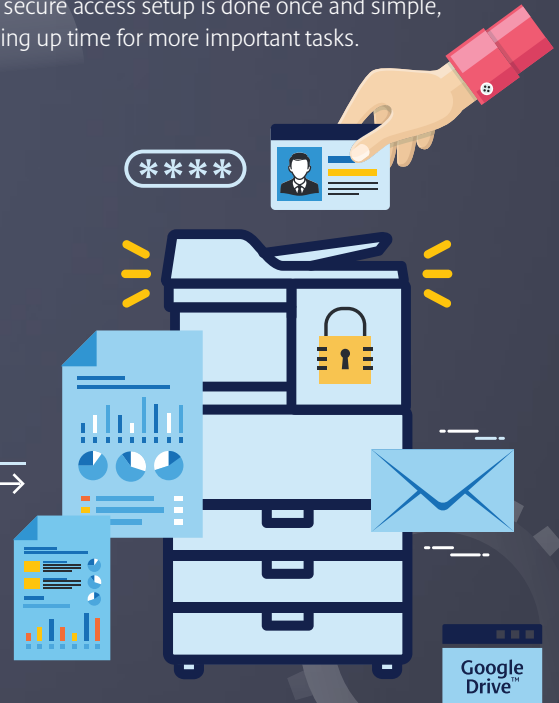

# uniFLOW ONLINE EXPRESS

**SAVE COSTS.  
SECURE YOUR PRINTS.**

uniFLOW Online Express helps your organisation track multifunction device usage, control access, and make scanning simple, all in a cost-effective way. With its cloud-based architecture, maintaining costly print servers becomes a thing of the past.

## CLOUD-BASED INFRASTRUCTURE

Management of the system is simple through its intelligent cloud control centre. Print jobs stay within the office network, and any configuration and log data between the cloud and the MFD is encrypted and secure.

## ENHANCED DEVICE SECURITY

Unauthorised device usage can cause important documents to end up in the wrong hands. uniFLOW Online Express can help to prevent this by controlling access to the device, via user PIN code and/or personal access card. The secure access setup is done once and simple, freeing up time for more important tasks.

## USAGE TRACKING AND REPORT

uniFLOW Online Express makes it effortless to track usage and costs with an intuitive dashboard supported by personalised widgets. The simple graphical reports help the administrator gain greater insights into usage trends and facilitates informed decision making for cost reduction measures.